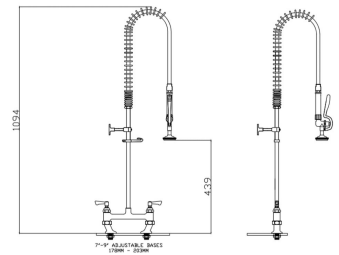

DECK MOUNTED PRE-RINSE SPRAY MIXER

115-307

PRODUCT DESCRIPTION

Deck mounted pre-rinse spray, twin pedestal, twin water feed, with lever controls and angled spray gun

- 2x (M) 1/2-inch connections.
- Tap hole Ø 2x 25mm dia.
- Flow rate: 7.99 lpm tested @ 3 bar pressure
- Bowl Filler: No bowl filling tap
- Spray Gun: Angled Head Gun
- Pedestal: Twin Pedestal
- Mount: Deck Mounted
- Water Feed: Twin
- Accreditation: WRAS

ADDITIONAL INFORMATION

Animal	Small Animal
SKU	115-307
Colour/Style	Chrome
Operation	Hand

Good to know...

At Burton's we know you have a choice to shop with us, that is why we always aim to delight our customers with a fast, easy, shopping experience. Making and sourcing only the best products we can find to fit your needs.