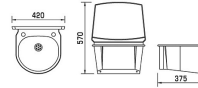

**ALL IN ONE HANDSFREE WASH STATION**

115-275

**PRODUCT DESCRIPTION****Stainless steel (304) hand wash basin**

Complete with basin, drain boss with Knee-operated push-front panel for hands-free use .

Includes: knee-valve, pre-mixer valve, swivel spout, water hose & tap hole stopper.

Bowl: 360 x 270 x 100 deep

**ADDITIONAL INFORMATION**

<b>Animal</b>	N/A
<b>SKU</b>	115-275
<b>Overall Product Dimensions (mm)</b>	420 x 375 x 570
<b>Colour/Style</b>	Stainless Steel
<b>Operation</b>	Knee