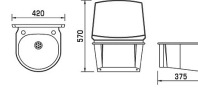

ALL IN ONE HANDSFREE WASH STATION

115-275

**PRODUCT DESCRIPTION****Stainless steel (304) hand wash basin**

Complete with basin, drain boss with Knee-operated push-front panel for hands-free use .

Includes: knee-valve, pre-mixer valve, swivel spout, water hose & tap hole stopper.

Bowl: 360 x 270 x 100 deep

ADDITIONAL INFORMATION

Animal	N/A
SKU	115-275
Overall Product Dimensions (mm)	420 x 375 x 570
Colour/Style	Stainless Steel
Operation	Knee

Good to know...

At Burtons we know you have a choice to shop with us, that is why we always aim to delight our customers with a fast, easy, shopping experience. Making and sourcing only the best products we can find to fit your needs. Price Matching: We regularly check all our prices against competitors so you don't have to. If you do find a like for like product cheaper we will aim to not just match it, but beat it! Backorders: All back ordered items will be ordered and shipped as quickly as we can to you. Special order items may take up to 4 weeks. Once ordered a member of our team will be in contact to keep you informed of estimated delivery dates. Returns Policy: You may return new, unworn or unused products within fourteen (14) days of delivery for a full refund of the cost of the goods, or an exchange if preferred. This is on top of your statutory rights