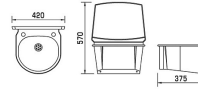

ALL IN ONE HANDSFREE WASH STATION

115-275

PRODUCT DESCRIPTION

Stainless steel (304) hand wash basin

Complete with basin, drain boss with Knee-operated push-front panel for hands-free use .

Includes: knee-valve, pre-mixer valve, swivel spout, water hose & tap hole stopper.

Bowl: 360 x 270 x 100 deep

ADDITIONAL INFORMATION

Animal	N/A
SKU	115-275
Overall Product Dimensions (mm)	420 x 375 x 570
Colour/Style	Stainless Steel
Operation	Knee