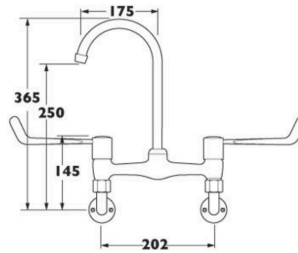

**SURGEONS LEVER WALL MOUNTED MIXER TAP**

115-261

**PRODUCT DESCRIPTION**

**Finished in a high shine chrome, this high quality mixer tap is designed for the riggers of commercial use**

**Features**

- Large 6" levers,
- ¼ turn ceramic disc for rapid on/off flow
- Swivelling spout and divided flow

**ADDITIONAL INFORMATION**

|                     |                 |
|---------------------|-----------------|
| <b>Animal</b>       | N/A             |
| <b>SKU</b>          | 115-261         |
| <b>Colour/Style</b> | Stainless Steel |
| <b>Operation</b>    | Surgeon (Lever) |