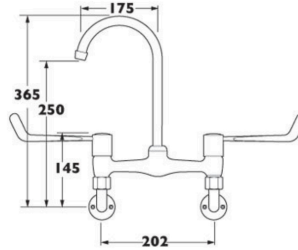

SURGEONS LEVER WALL MOUNTED MIXER TAP

115-261

**PRODUCT DESCRIPTION**

Finished in a high shine chrome, this high quality mixer tap is designed for the riggers of commercial use

Features

- Large 6" levers,
- ¼ turn ceramic disc for rapid on/off flow
- Swivelling spout and divided flow