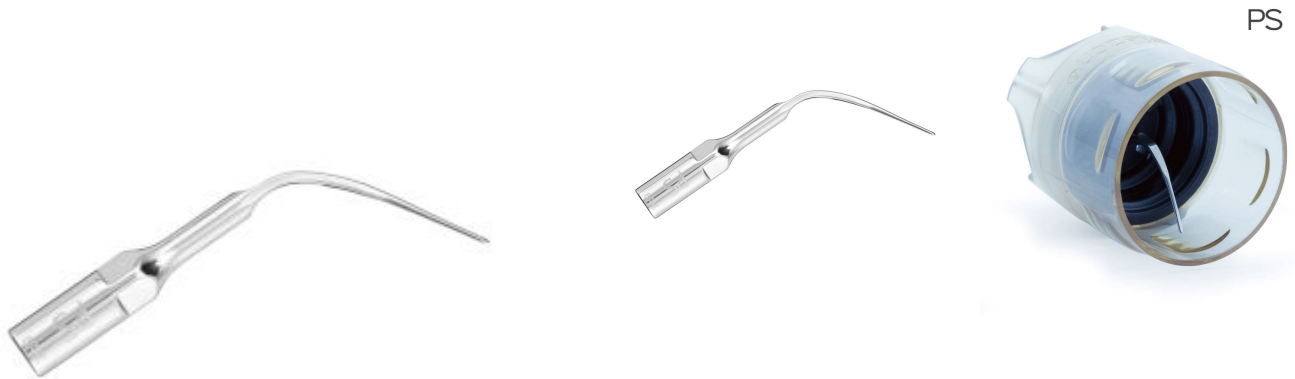

EMS SCALER TIP PS

118-218

**PRODUCT DESCRIPTION****Removes 95% of all calculus & mineralized deposits****Key Features:**

- High-quality surgical-grade stainless steel
- Intricate manufacturing process with up to 31 production steps
- Jewel-grade polishing
- Absolutely linear oscillations for unequalled precision and predictable treatment outcome
- Bactericidal action through cavitation and acoustic streaming
- Gentle treatment for maximum conservation of tooth substance
- Unique combination of torque wrench and instrument holder, significantly reducing the risk of instrument loss and contamination

ADDITIONAL INFORMATION

Animal	Mixed
SKU	118-218
Brand	EMS

Good to know...

At Burton's we know you have a choice to shop with us, that is why we always aim to delight our customers with a fast, easy, shopping experience. Making and sourcing only the best products we can find to fit your needs.