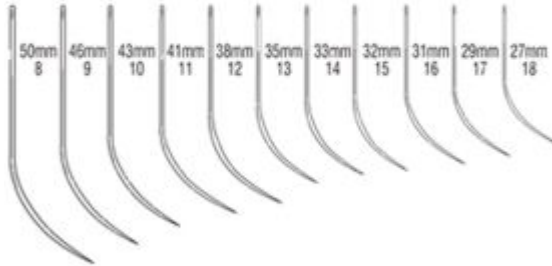

## SUTURE HALF CURVED TRIANGLE CUTTING NEEDLES - CLEARANCE

400-054-GROUP-CL

### PRODUCT DESCRIPTION

Sold in packs of 12