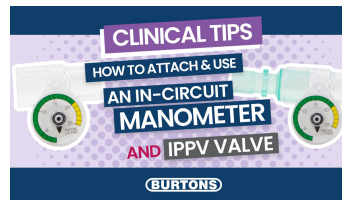

## I.P.P.V. BUTTON VALVE

103-117

# Intermittent Positive Pressure Ventilation Valve

For use with any breathing system with a 30mm scavenge valve. Just press the button to occlude flow, system instantly re-opens when released.