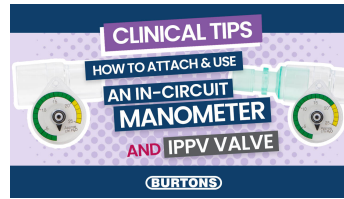

I.P.P.V. BUTTON VALVE

103-117

PRODUCT DESCRIPTION

Intermittent Positive Pressure Ventilation Valve

For use with any breathing system with a 30mm scavenge valve. Just press the button to occlude flow, system instantly re-opens when released.