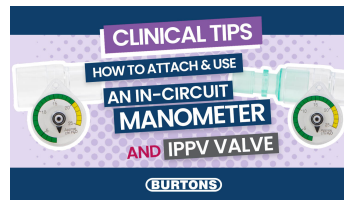

I.P.P.V. BUTTON VALVE

103-117

**PRODUCT DESCRIPTION****Intermittent Positive Pressure Ventilation Valve**

For use with any breathing system with a 30mm scavenge valve. Just press the button to occlude flow, system instantly re-opens when released.