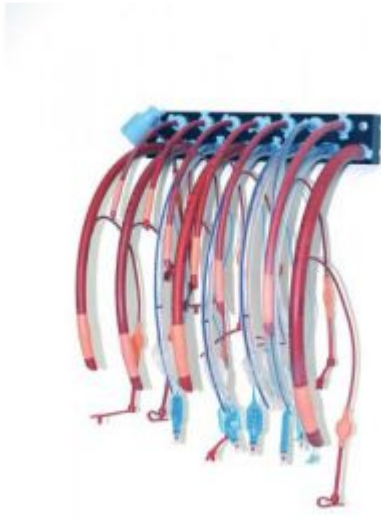

TAPER FIX E.T.TUBE RACK

104-172

**PRODUCT DESCRIPTION**

Tubes are held securely by the tube connector so they don't all fall off when you take one!

- Holds up to 16 tubes.
- Can be mounted horizontally or vertically

ADDITIONAL INFORMATION**Animal**

Mixed

SKU

104-172

Good to know...

At Burtons we know you have a choice to shop with us, that is why we always aim to delight our customers with a fast, easy, shopping experience. Making and sourcing only the best products we can find to fit your needs. Price Matching: We regularly check all our prices against competitors so you don't have to. If you do find a like for like product cheaper we will aim to not just match it, but beat it! Backorders: All back ordered items will be ordered and shipped as quickly as we can to you. Special order items may take up to 4 weeks. Once ordered a member of our team will be in contact to keep you informed of estimated delivery dates. Returns Policy: You may return new, unworn or unused products within fourteen (14) days of delivery for a full refund of the cost of the goods, or an exchange if preferred. This is on top of your statutory rights