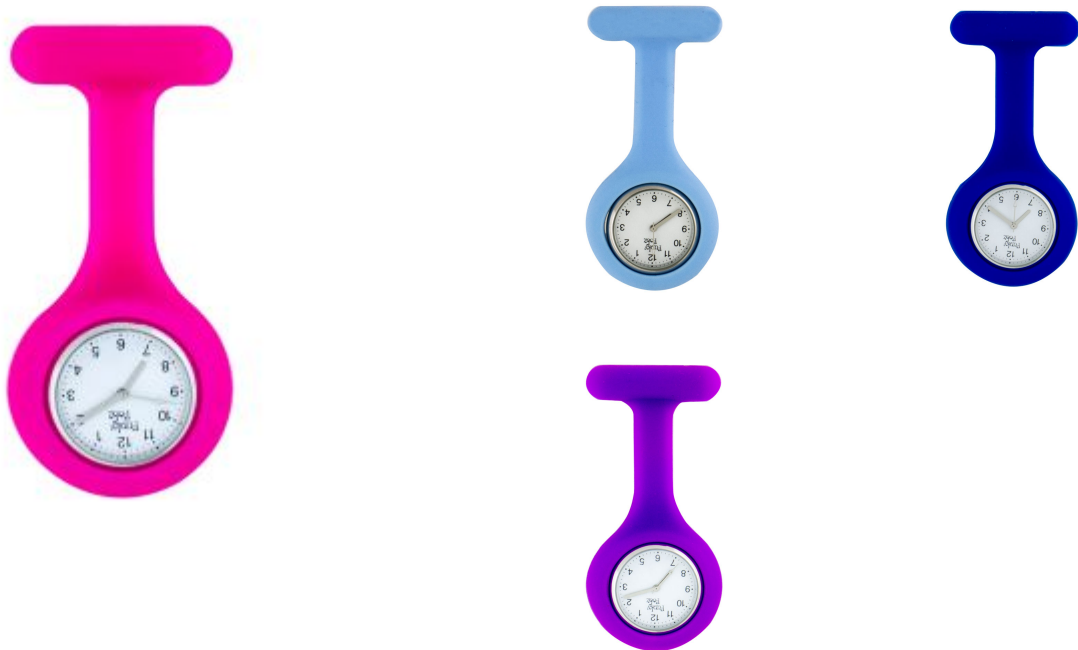

SILICONE GEL FOB WATCH

FOBZ-SILICONE-FOB-CONFIG*

**PRODUCT DESCRIPTION****The extremely popular silicone fob watches available in various colours & styles**

Alloy analogue watch case with silicone housing for easy cleaning. With high quality Japanese quartz movement. Shower proof with a one year manufacturer guarantee.

- Height - 9cm
- Width - 4.5cm

ADDITIONAL INFORMATION

Animal	N/A
SKU	FOBZ-silicone-fob-config*

Good to know...

At Burton's we know you have a choice to shop with us, that is why we always aim to delight our customers with a fast, easy, shopping experience. Making and sourcing only the best products we can find to fit your needs.