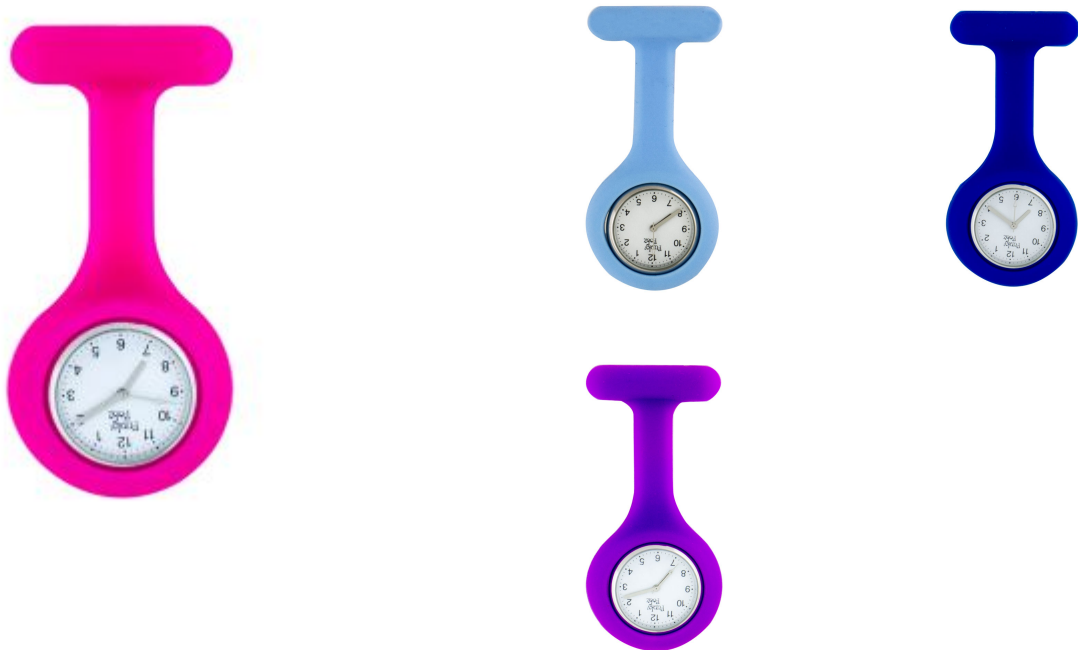

SILICONE GEL FOB WATCH

FOBZ-SILICONE-FOB-CONFIG*

**PRODUCT DESCRIPTION****The extremely popular silicone fob watches available in various colours & styles**

Alloy analogue watch case with silicone housing for easy cleaning. With high quality Japanese quartz movement. Shower proof with a one year manufacturer guarantee.

- Height - 9cm
- Width - 4.5cm

ADDITIONAL INFORMATION

Animal	N/A
SKU	FOBZ-silicone-fob-config*

Good to know...

At Burtons we know you have a choice to shop with us, that is why we always aim to delight our customers with a fast, easy, shopping experience. Making and sourcing only the best products we can find to fit your needs. Price Matching: We regularly check all our prices against competitors so you don't have to. If you do find a like for like product cheaper we will aim to not just match it, but beat it! Backorders: All back ordered items will be ordered and shipped as quickly as we can to you. Special order items may take up to 4 weeks. Once ordered a member of our team will be in contact to keep you informed of estimated delivery dates. Returns Policy: You may return new, unworn or unused products within fourteen (14) days of delivery for a full refund of the cost of the goods, or an exchange if preferred. This is on top of your statutory rights