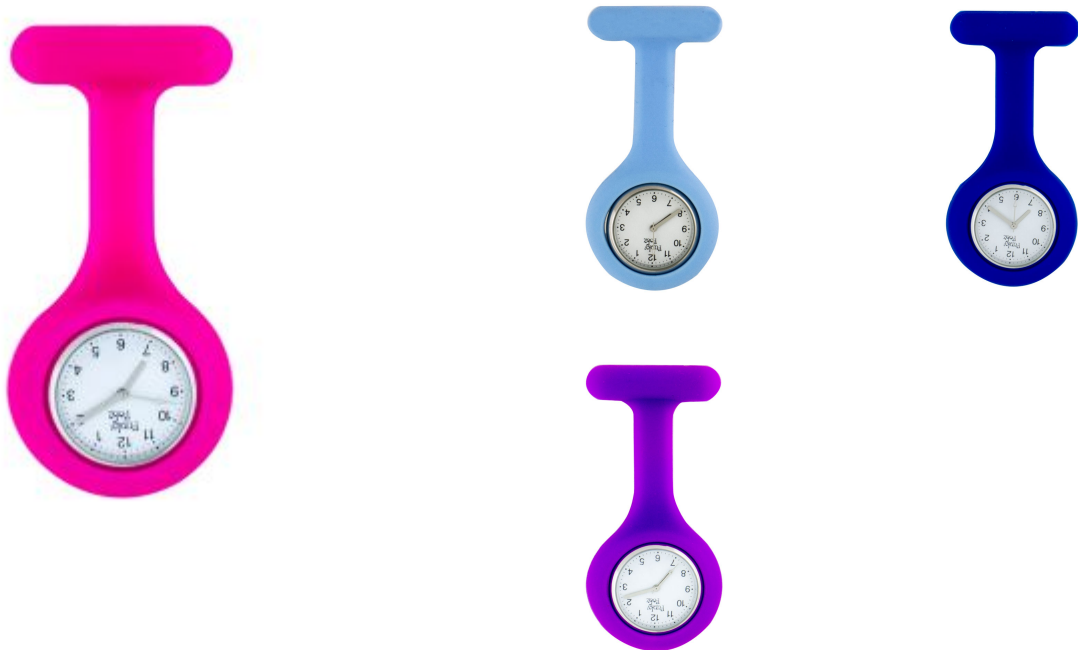

SILICONE GEL FOB WATCH

FOBZ-SILICONE-FOB-CONFIG*

PRODUCT DESCRIPTION

The extremely popular silicone fob watches available in various colours & styles

Alloy analogue watch case with silicone housing for easy cleaning. With high quality Japanese quartz movement. Shower proof with a one year manufacturer guarantee.

- Height - 9cm
- Width - 4.5cm

ADDITIONAL INFORMATION

Animal	N/A
SKU	FOBZ-silicone-fob-config*

Good to know...

At Burtons we know you have a choice to shop with us, that is why we always aim to delight our customers with a fast, easy, shopping experience. Making and sourcing only the best products we can find to fit your needs. Price Matching: We regularly check all our prices against competitors so you don't have to. If you do find a like for like product cheaper we will aim to not just match it, but beat it! Backorders: All back ordered items will be ordered and shipped as quickly as we can to you. Special order items may take up to 4 weeks. Once ordered a member of our team will be in contact to keep you informed of estimated delivery dates. Returns Policy: You may return new, unworn or unused products within fourteen (14) days of delivery for a full refund of the cost of the goods, or an exchange if preferred. This is on top of your statutory rights