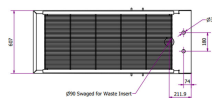

BURTONS SQUARE-END TUB TABLE - CLEARANCE

125-220-CL

PRODUCT DESCRIPTION

Designed with a stainless steel tub top and laminate base this unit makes dirty ops, dental work and other dirty procedures easier, cleaner and more efficient

Featuring a 5.25" (13.34cm) deep heavy gauge 304-grade stainless steel tub with a full length removable grill and double door storage cupboard the square end tub table is a cost effective addition to your practice.

Features Include:

- Dimensions: 152cm L x 61cm W x90 cm H
- Complete with double door storage cupboard
- Left and right handed (You decide on install)
- Stainless steel tub

- Stainless steel grill
- Knee space design
- Taps and waste supplied separately