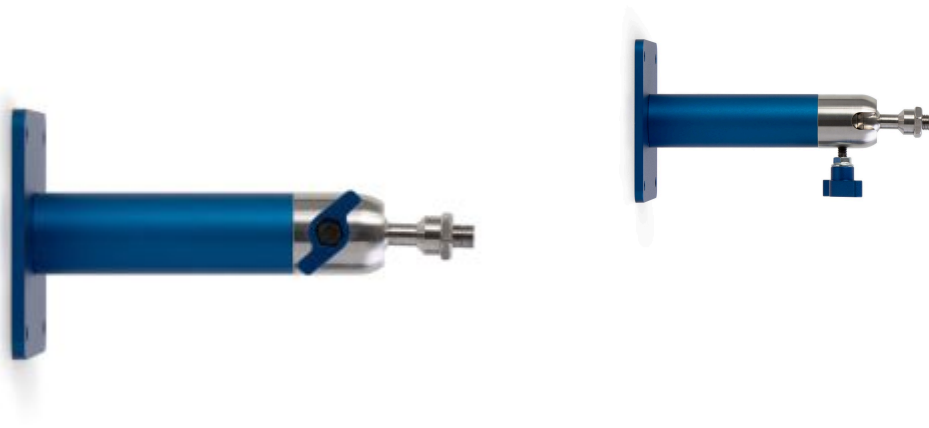

## WALL MOUNTING BRACKET

VSL-VS0142

## PRODUCT DESCRIPTION

Wall mounting bracket for Lightning Monitor

## ADDITIONAL INFORMATION

<b>Animal</b>	N/A
<b>SKU</b>	VSL-VS0142
<b>Type</b>	Cart, Other
<b>Monitor Fit</b>	Vetronic Lightning, Vetronic Sentinel