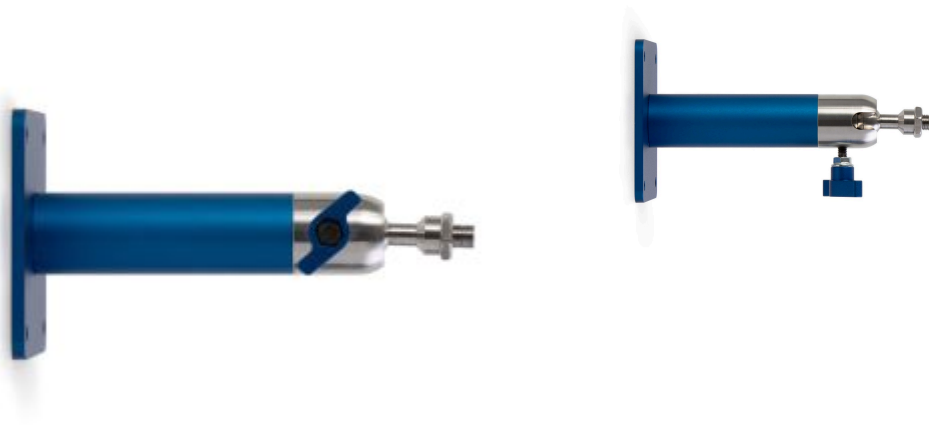

WALL MOUNTING BRACKET

VSL-VS0142

PRODUCT DESCRIPTION

Wall mounting bracket for Lightning Monitor

ADDITIONAL INFORMATION

Animal	N/A
SKU	VSL-VS0142
Type	Cart, Other
Monitor Fit	Vetronic Lightning, Vetronic Sentinel