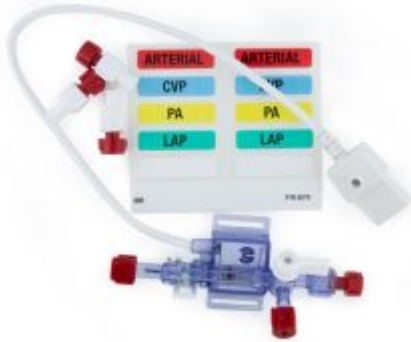

## INVASIVE BLOOD PRESSURE TRANSDUCER

VSL-DPT200

## PRODUCT DESCRIPTION

Invasive Blood Pressure Transducer

## ADDITIONAL INFORMATION

<b>Animal</b>	N/A
<b>SKU</b>	VSL-DPT200
<b>Type</b>	Probe, Sensor
<b>Monitor Fit</b>	Vetronic Lightning, Vetronic Sentinel
<b>Accessory Parameter</b>	IBP