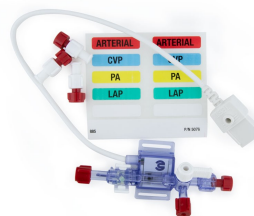

## INVASIVE BLOOD PRESSURE TRANSDUCER

VSL-DPT200

## PRODUCT DESCRIPTION

Invasive Blood Pressure Transducer

## ADDITIONAL INFORMATION

<b>Animal</b>	N/A
<b>SKU</b>	VSL-DPT200
<b>Type</b>	Probe, Sensor
<b>Monitor Fit</b>	Vetronic Lightning, Vetronic Sentinel
<b>Accessory Parameter</b>	IBP