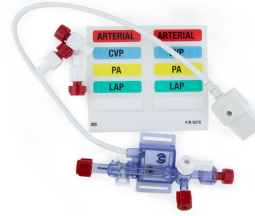

## INVASIVE BLOOD PRESSURE TRANSDUCER

VSL-DPT200

## PRODUCT DESCRIPTION

Invasive Blood Pressure Transducer

## ADDITIONAL INFORMATION

<b>Animal</b>	N/A
<b>SKU</b>	VSL-DPT200
<b>Type</b>	Probe, Sensor
<b>Monitor Fit</b>	Vetronic Lightning, Vetronic Sentinel
<b>Accessory Parameter</b>	IBP