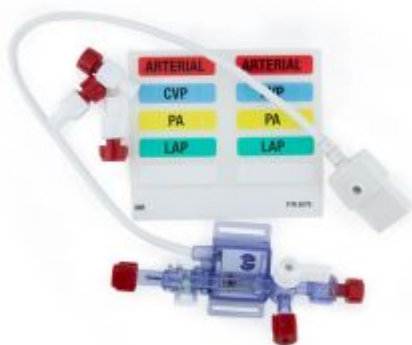

## INVASIVE BLOOD PRESSURE TRANSDUCER

VSL-DPT200

## PRODUCT DESCRIPTION

Invasive Blood Pressure Transducer

## ADDITIONAL INFORMATION

<b>Animal</b>	N/A
<b>SKU</b>	VSL-DPT200
<b>Type</b>	Probe, Sensor
<b>Monitor Fit</b>	Vetronic Lightning, Vetronic Sentinel
<b>Accessory Parameter</b>	IBP