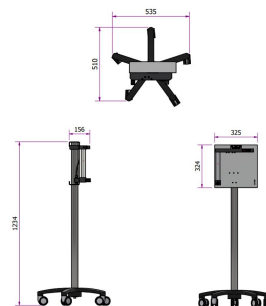

SOLITAIRE O² ANAESTHESIA MACHINE

127-100-BUNDLE

PRODUCT DESCRIPTION

Anaesthetic machine from the Burtons Value Range

A low cost alternative to other anaesthetic machines the solitaire is made from durable powder coated mild steel with high quality built-in 0-10 l/pm rotameter and emergency O² flush. The slim-line mobile base with stable 5 star design enables the machine to be easily transported around the practice, whilst being compact enough to be out the way during storage.

Add an optional E or F size cylinder kit for easy cylinder storage on-board the machine.

Features

- Monitor Shelf
- Stable 5 star mobile base
- 0-10 l/pm O² Rotameter with emergency O² Flush
- Corner unit outlet (BS22mm Male)
- Compact Design
- Available in piped gas or E or F Size Cylinder Versions
- Overall size: 122 H x 62cm Diameter (see diagram of dimensions above)
- Designed, developed and manufactured by Burtons in the UK