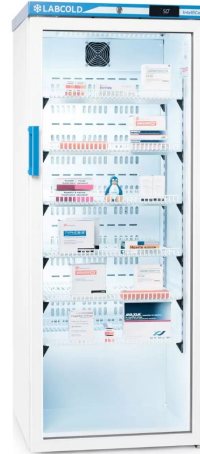

## LABCOLD PHARMACY ELECTRONIC GLASS DOOR REFRIGERATOR 340 LITRE

125-043-G

## Free standing IntelliCold® Pharmacy Refrigerator with NEW touch screen controller and key lock

A professional 340 litre pharmacy refrigerator powered by a unique IntelliCold® touch screen controller, designed from the ground up for the safe storage of cold chain medicines as advised by Public Health England in Protocol for Ordering, Storing and Handling Vaccines.

#### Key Features:

- Fitted with the NEW IntelliCold® touch screen controller
- 24/7 automatic temperature data logging which is downloadable via optional micro SD card
- Controller and alarm battery back up
- Door open alarm
- Power failure alarm
- High & Low temperature alarm
- Minimum/maximum temperature recording and display
- Off cycle auto defrost
- Fan assisted cooling
- Access port
- Environmentally friendly refrigerant
- Ammonia free
- Key lock with optional master key
- Self closing door
- Real time temperature display for two temperature probes
- Secondary (wandering) temperature probe
- Internal light
- Remote alarm contacts
- Optional micro SD card for transferring temperature data to your computer

### Specifications:

- Configuration Free Standing
- Capacity 340 Litres
- Height x Width x Depth 1510 x 600 x 700
- Weight 91kg
- Shelves 6
- Temperature Range +2°C to +8°C
- Glass Door Type
- Key lock
- Temperature Display
- High/Low Temperature Alarm
- Door Open Alarm
- Mains Failure Alarm
- Max/Min Temp. Recording
- Alarm battery backup
- Auto Defrost
- Access Port
- Remote Alarm Contacts
- Integral Temp. data logging