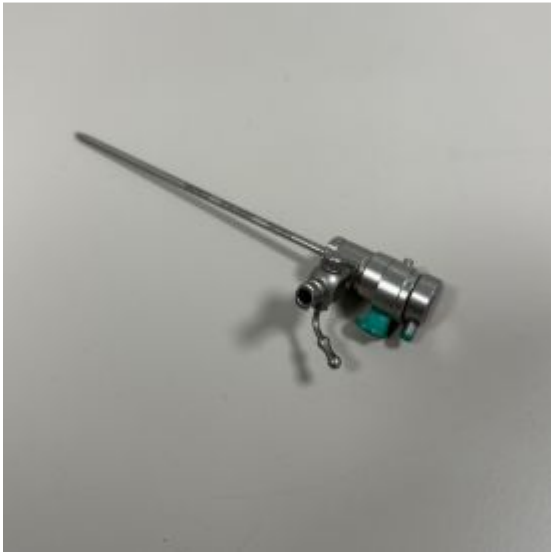

HIGH FLOW ARTHROSCOPY SHEATH - CLEARANCE BUNDLE

END-S140-2434R-CL

PRODUCT DESCRIPTION

High Flow Arthroscopy Sheath

1 Rotating Stopcock, 30 Degree For T141-2430 Including Blunt & Sharp Obturators

Includes:

- Wide Angle 2.4mm 30 Degree Arthroscope 14cm WL, Autoclavable (END-T141-2430)
- High Flow Arthroscopy Sheath, 1 Rotating Stopcock, 30 Degree For T141-2430 Including Blunt & Sharp Obturators (END-S140-2434R)

S/N: 0000765228

ADDITIONAL INFORMATION

SKU	END-S140-2434R-cl
Animal	Mixed

Good to know...

At Burton's we know you have a choice to shop with us, that is why we always aim to delight our customers with a fast, easy, shopping experience. Making and sourcing only the best products we can find to fit your needs.