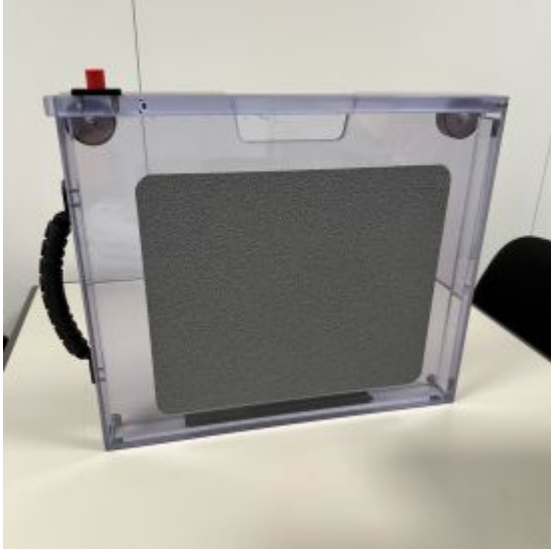

X-R MORE SKYLINE BOX 3543 (14" X 17")

XR-EX339SKY1417-CL

**PRODUCT DESCRIPTION****X-R More Skyline Box 3543 (14" x 17")**

S/N: 459292/Demo Stock

ADDITIONAL INFORMATION

SKU	XR-EX339SKY1417-cl
Animal	N/A

Good to know...