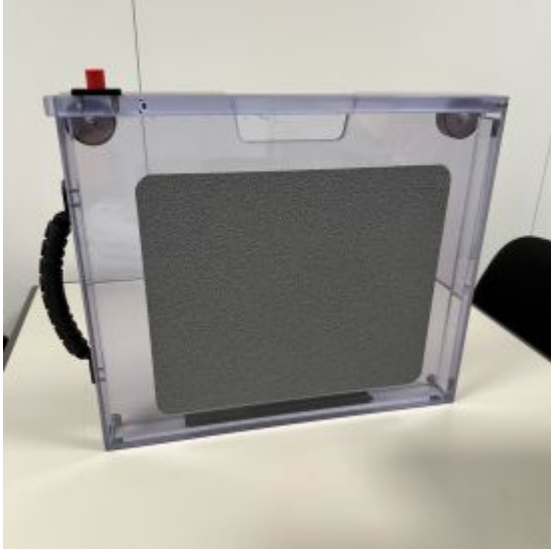

## X-R MORE SKYLINE BOX 3543 (14" X 17")

XR-EX339SKY1417-CL