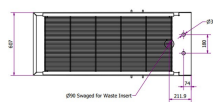

BURTONS SQUARE-END TUB TABLE

125-220-BUNDLE*

PRODUCT DESCRIPTION

Designed with a stainless steel tub top and laminate base, this unit makes dirty ops, dental work and other dirty procedures easier, cleaner and more efficient

Featuring a 5.25" (13.34cm) deep heavy gauge 304-grade stainless steel tub with a long length removable grill and double door storage cupboard, the square end tub table is a cost effective addition to your practice.

Features Include:

- Dimensions: 152cm L x 61cm W x 90 cm H
- Complete with double door storage cupboard
- Left and right handed (You decide on install)
- Stainless steel tub

- Stainless steel grill
- Knee space design
- Taps and waste supplied separately