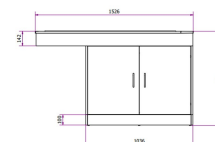

BURTONS SQUARE-END TUB TABLE

125-220-BUNDLE*

PRODUCT DESCRIPTION

Designed with a stainless steel tub top and laminate base, this unit makes dirty ops, dental work and other dirty procedures easier, cleaner and more efficient

Featuring a 5.25" (13.34cm) deep heavy gauge 304-grade stainless steel tub with a long length removable grill and double door storage cupboard, the square end tub table is a cost effective addition to your practice.

Manufactured to last

We don't just supply it! It was designed and built by Burtons in the UK at our principle manufacturing facility in Maidstone, Kent. Using the latest CNC's and laser manufacturing processes and high quality materials this product has been engineered from the ground up & built to last!

Features Include:

- Dimensions: 152cm L x 61cm W x 90 cm H
- Complete with double door storage cupboard
- Left and right handed (You decide on install)
- Stainless steel tub