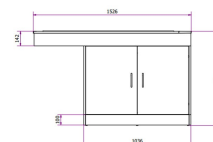

BURTONS SQUARE-END TUB TABLE

125-220-BUNDLE*

PRODUCT DESCRIPTION

Designed with a stainless steel tub top and laminate base, this unit makes dirty ops, dental work and other dirty procedures easier, cleaner and more efficient

Featuring a 5.25" (13.34cm) deep heavy gauge 304-grade stainless steel tub with a long length removable grill and double door storage cupboard, the square end tub table is a cost effective addition to your practice.

Manufactured to last

We don't just supply it! It was designed and built by Burtons in the UK at our principle manufacturing facility in Maidstone, Kent. Using the latest CNC's and laser manufacturing processes and high quality materials this product has been engineered from the ground up & built to last!

Features Include:

- Dimensions: 152cm L x 61cm W x 90 cm H
- Complete with double door storage cupboard
- Left and right handed (You decide on install)
- Stainless steel tub