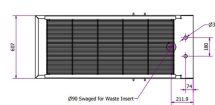

BURTONS SQUARE-END TUB TABLE

125-220-BUNDLE*

PRODUCT DESCRIPTION

Designed with a stainless steel tub top and laminate base, this unit makes dirty ops, dental work and other dirty procedures easier, cleaner and more efficient

Featuring a 5.25" (13.34cm) deep heavy gauge 304-grade stainless steel tub with a long length removable grill and double door storage cupboard, the square end tub table is a cost effective addition to your practice.

Features Include:

- Dimensions: 152cm L x 61cm W x 90 cm H
- Complete with double door storage cupboard
- Left and right handed (You decide on install)
- Stainless steel tub

- Stainless steel grill
- Knee space design
- Taps and waste supplied separately