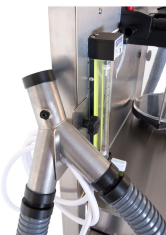

BURTONS EQUIVENT - LARGE ANIMAL ANAESTHESIA MACHINE BUNDLE

102-500-OFFER-BUNDLE

PRODUCT DESCRIPTION

A compact and robust anaesthesia system specifically designed for large animals

Bundle Includes:

- **Burtions Large Animal Anaesthetic Machine**
- **Burtions Large Animal Ventilator**
- **Cart for Large Animal Ventilator**

The complete large animal anaesthesia system is equipped with the Equivent anaesthesia machine and the Equivent ventilator, all mounted to the Burtions large animal trolley, making the entire system easily moveable around the practice.

The Equivent anaesthetic machine is designed to be a low resistance circle breathing system with an easy to use, touch screen ventilator. Offering a gas supply pressure of 55-60psi and flow control range of 0-10 l/min

It is designed to provide controlled ventilation to an anaesthetised patient while connected to an appropriate large animal anaesthesia machine. The ventilator is electronically controlled and pneumatically powered on an adjustable timed cycle with respiration rates of 0->100 breaths/minute and tidal volumes up to 15 L/min.

This unit is sold mounted to a sturdy mobile base, which is constructed of heavy gauge, stainless steel, mounted on 5" brake castors. It is robust, well balanced and portable.

Key Features:

- Low resistance circle breathing system
- Ventilator - minute volume divider, simple to operate
- Latest technology touchscreen