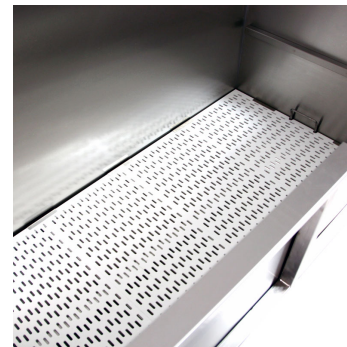

BURTONS PROFESSIONAL GROOMING BATH - CLEARANCE

120-100-CL

**PRODUCT DESCRIPTION****A Professional, high quality, stainless steel grooming bath with sliding door**

High quality grooming bath with slide open door for ease of animal access and an adjustable depth base for easy reach and grooming. Constructed by Burtons in the UK from high quality, durable, stainless steel, this bath is the staple for many salons.

Key Features:

- Front Sliding door for ease of access.
- Stainless Steel back and side splash backs.
- Adjustable animal restraining/positioning loops.
- Sturdy Stainless Steel Frame with Adjustable feet.
- Easy Clean, anti-slip Polypropylene Height Adjustable Floor (can be positioned on 2 levels for smaller animals).
- Access Step Stool Included (can be stored under bath when not in use).
- Removable base.
- We can add holes for taps to your specifications if you prefer, please state at time of order.

Waste fittings not included*ADDITIONAL INFORMATION****Animal**

Small Animal

SKU

120-100-cl

Colour/Style	Stainless Steel
Overall Product Dimensions (mm)	1280mm x 710mm x 880mm (LWH)
Brand	Burtons
Material of bath	Stainless Steel
Adjustable Height Floor	Yes
Restraining bar	Yes
Built-in Shower Fitment	No
Internal Bath Size(mm)	1430mm Splash Back, 500mm Deep Tub
Includes Step Stool?	Yes