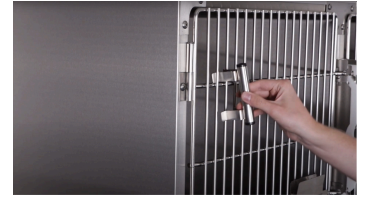

IVY CAGE BRACKET

129-405

PRODUCT DESCRIPTION

Securely attach your IVY infusion pump to a Burtons mesh cage door

- Mesh cage door fitting
- Suitable for the IVY infusion pump

ADDITIONAL INFORMATION

Animal	Small Animal
SKU	129-405
Colour/Style	Silver
Brand	Burtons