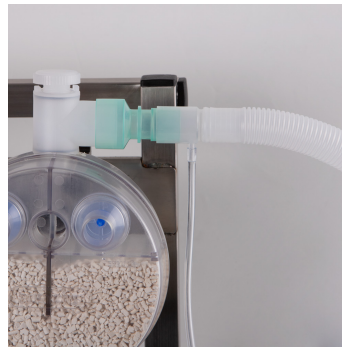

## CO<sub>2</sub> MONITOR EXHAUST KIT

V1175

## Enable sample gases to be evacuated into your scavenge system

- CO<sub>2</sub> Monitor Exhaust Kit
- Complete with Scavenging tube (Adaptor V1175-003) and Scavenge Connector 22mm M/F with port (V1175-003)
- For monitors: V8200, V8401, V8402, V90041, V90043 V9400 Advisor Monitor & All IMEC's